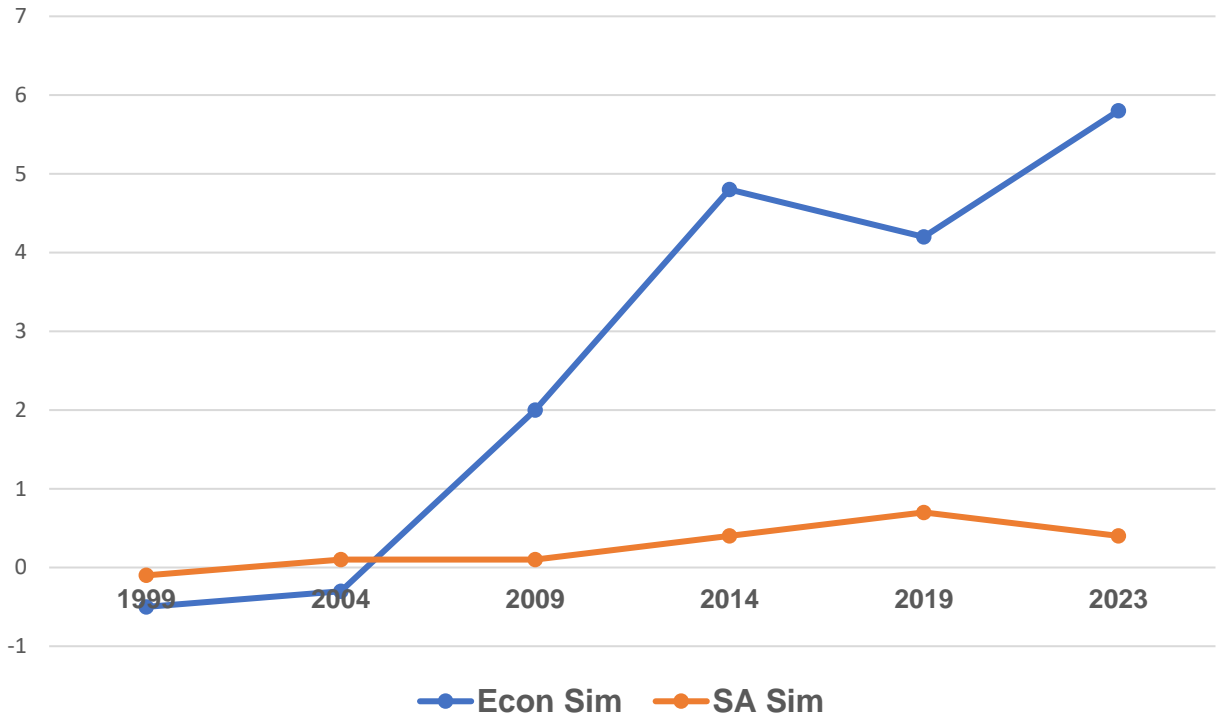

ECONOTECH SIMMENTALER: PROGRESS OF CALVING EASE (CED): 1999 - 2023

ECONOTECH SIMMENTALER: PROGRESS OF DAYS TO CALVING (DC): 1999 - 2023

ECONOTECH SIMMENTALER: PROGRESS WITH GROWTH (400 days and MCW); 1999 -2023

ECONOTECH SIMMENTALER: PROGRESS WITH ECONOMIC SELECTION INDEX (SBI): 2009 - 2023