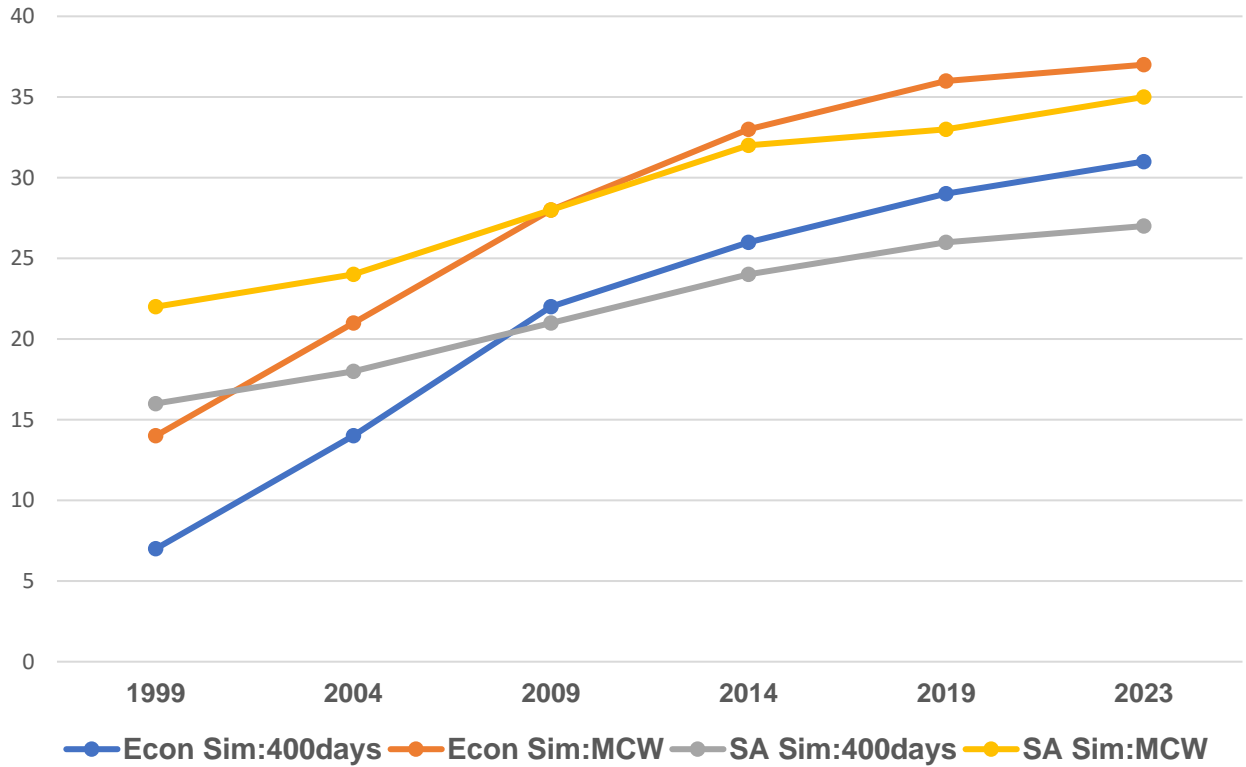

ECONOTECH SIMMENTALER: PROGRESS OF CALVING EASE (CED): 1999 - 2023

ECONOTECH SIMMENTALER: PROGRESS OF DAYS TO CALVING (DC): 1999 - 2023

ECONOTECH SIMMENTALER: PROGRESS WITH GROWTH (400 days and MCW); 1999 -2023

ECONOTECH SIMMENTALER: PROGRESS WITH ECONOMIC SELECTION INDEX (SBI): 2009 - 2023