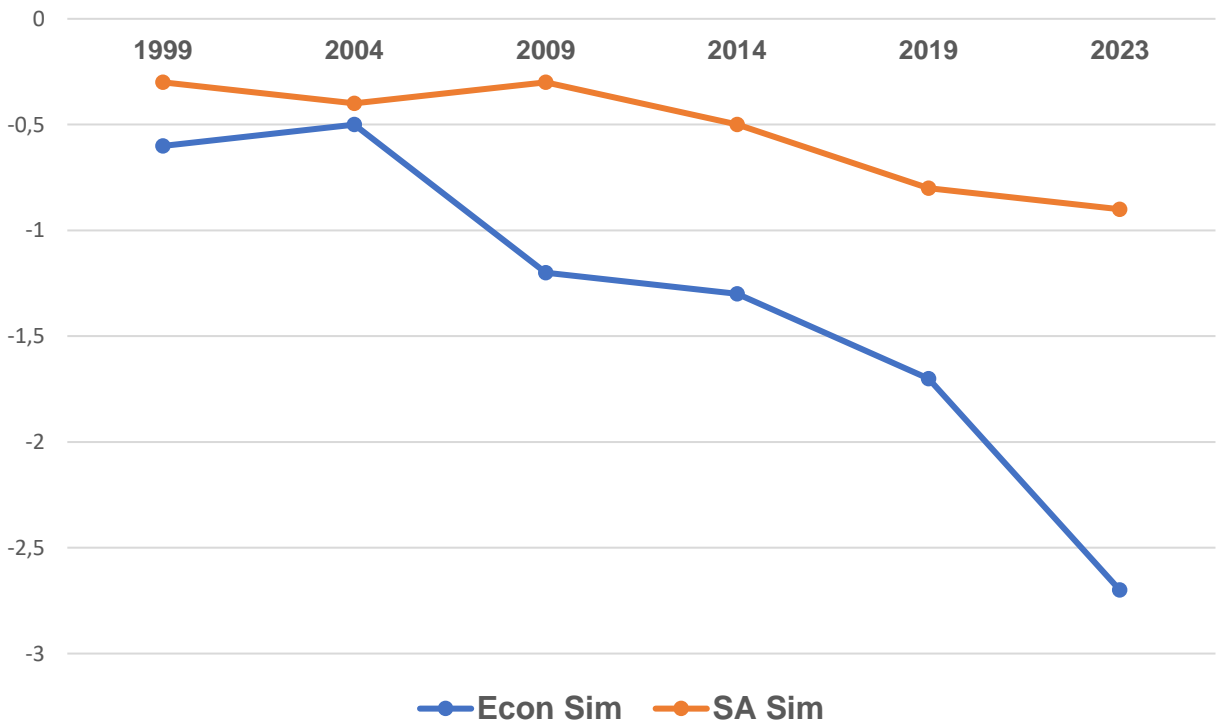

ECONOTECH SIMMENTALER: PROGRESS OF CALVING EASE (CED): 1999 - 2023

ECONOTECH SIMMENTALER: PROGRESS OF DAYS TO CALVING (DC): 1999 - 2023

ECONOTECH SIMMENTALER: PROGRESS WITH GROWTH (400 days and MCW); 1999 -2023

ECONOTECH SIMMENTALER: PROGRESS WITH ECONOMIC SELECTION INDEX (SBI): 2009 - 2023