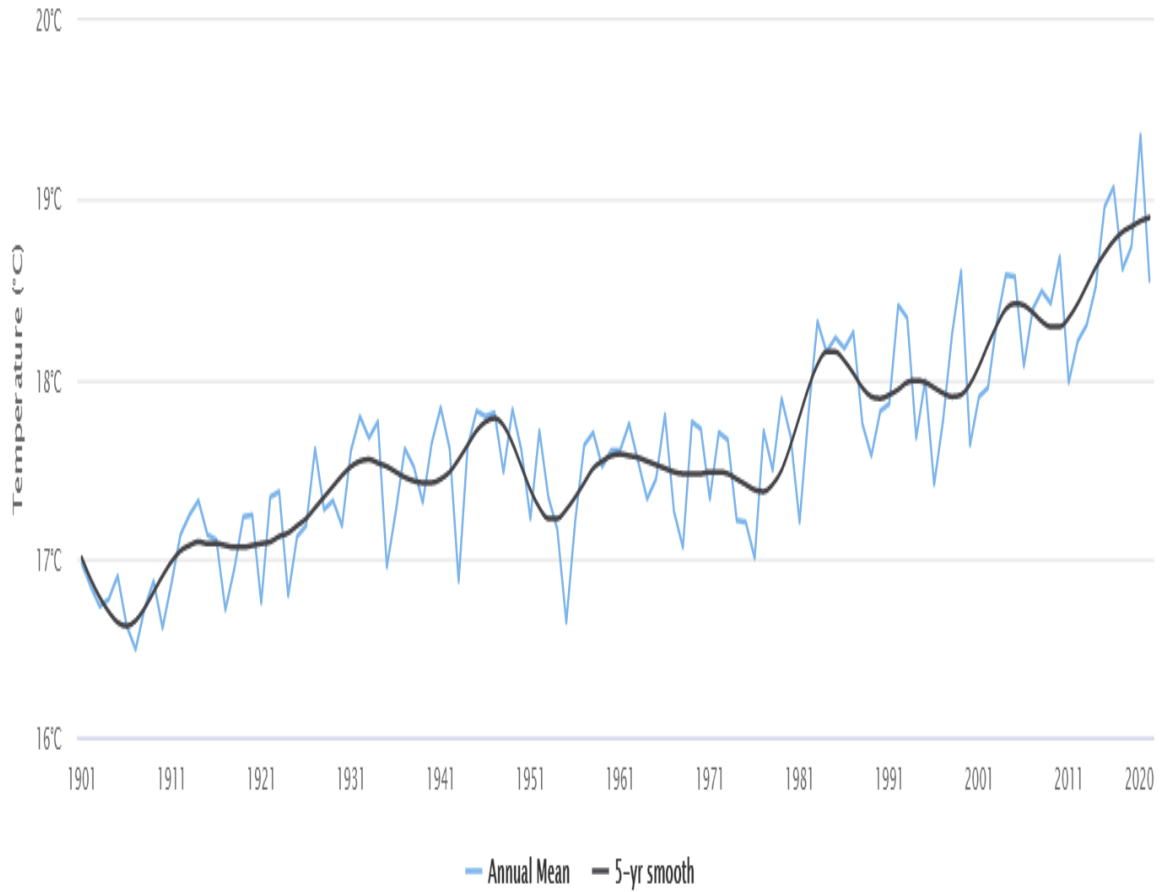

# Observed Average Annual Mean-Temperature of South Africa for 1901-2020

### Rainfall as % of annual average, 2000-2021: DoornbultBoven (Karoo, Northern Cape)