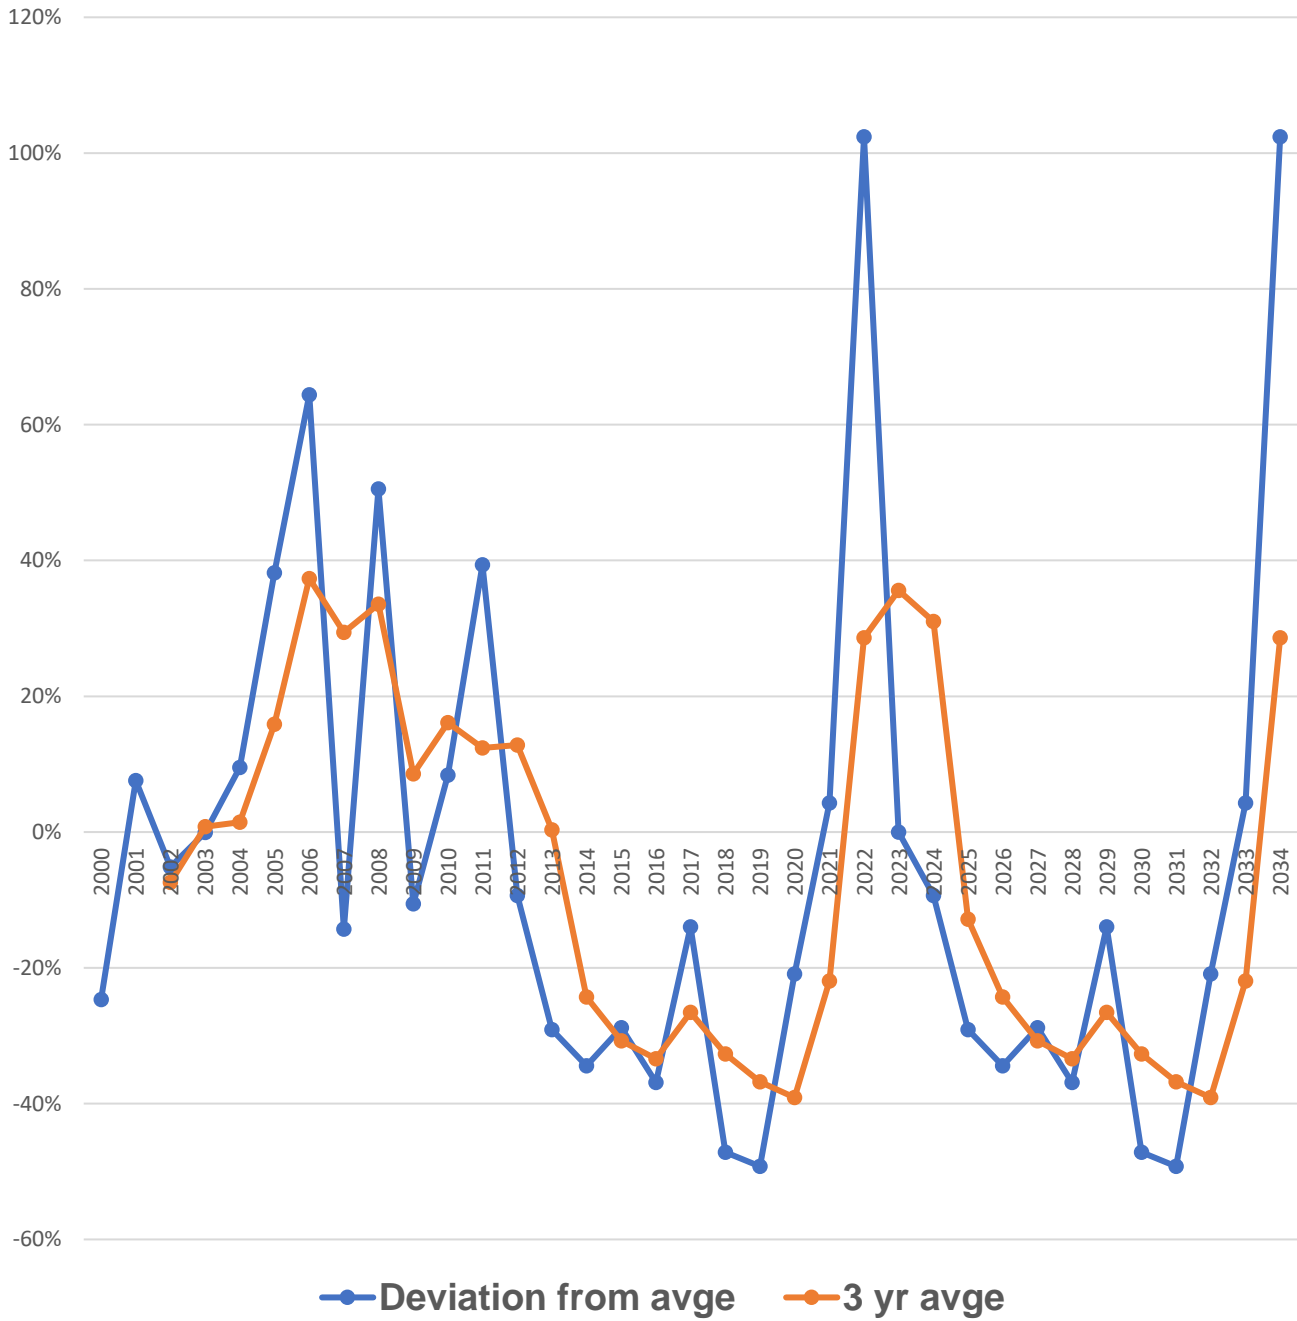

**DOORNBULT-BOVEN: Rainfall 2001 to 2022 PLUS
estimated repeat of rainfall pattern 2012-2022
(average 2001-2022 = 362 mm)**

Observed Average Annual Mean-Temperature of South Africa for 1901-2020