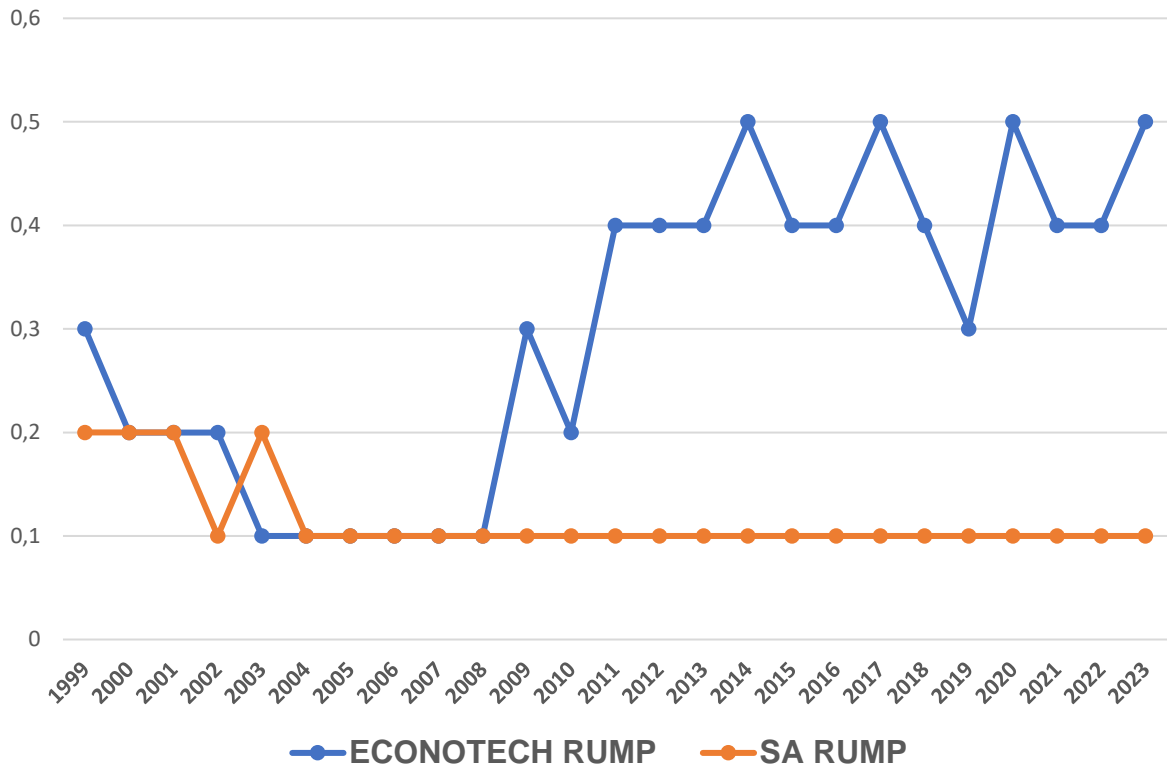

ECONOTECH SIMMENTALER BODY CONDITION: EMA (Eye muscle area): 1999-2023

ECONOTECH SIMMENTALER BODY CONDITION: FAT: 1999-2023

ECONOTECH SIMMENTALER BODY CONDITION: RUMP FAT: 1999-2023

ECONOTECH SIMMENTALER BODY CONDITION: IMF (Intra muscular fat): 1999-2023