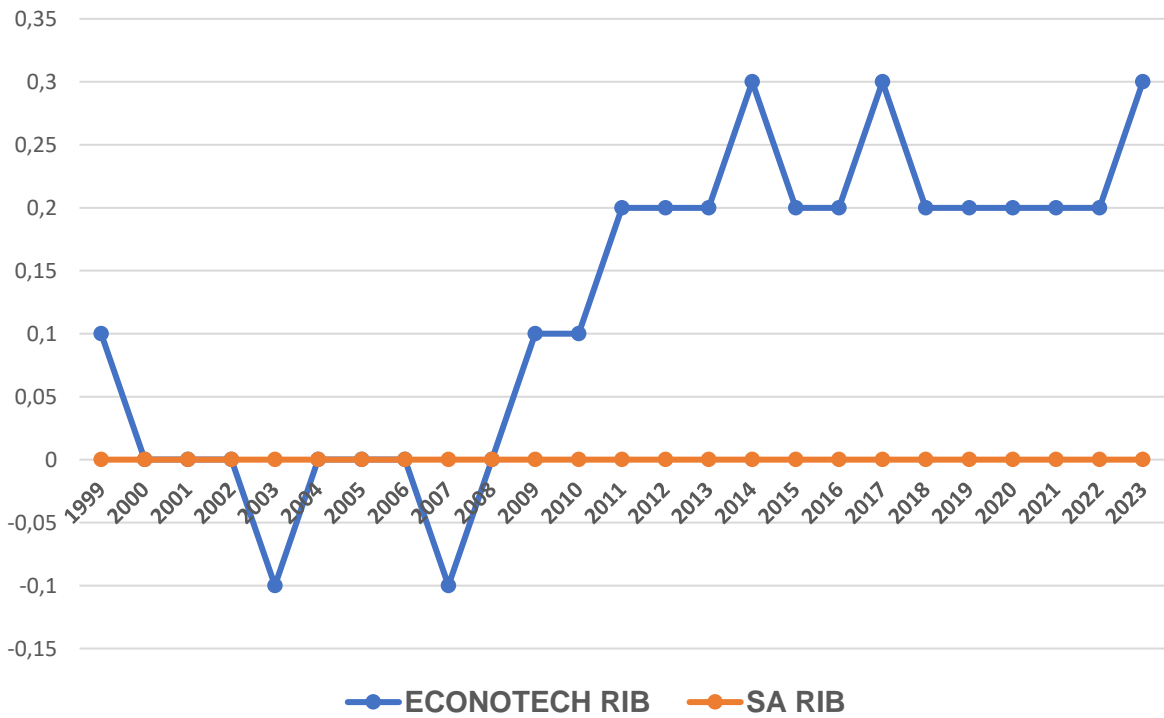

ECONOTECH SIMMENTALER BODY CONDITION: EMA (Eye muscle area): 1999-2023

ECONOTECH SIMMENTALER BODY CONDITION: FAT: 1999-2023

ECONOTECH SIMMENTALER BODY CONDITION: RUMP FAT: 1999-2023

ECONOTECH SIMMENTALER BODY CONDITION: IMF (Intra muscular fat): 1999-2023