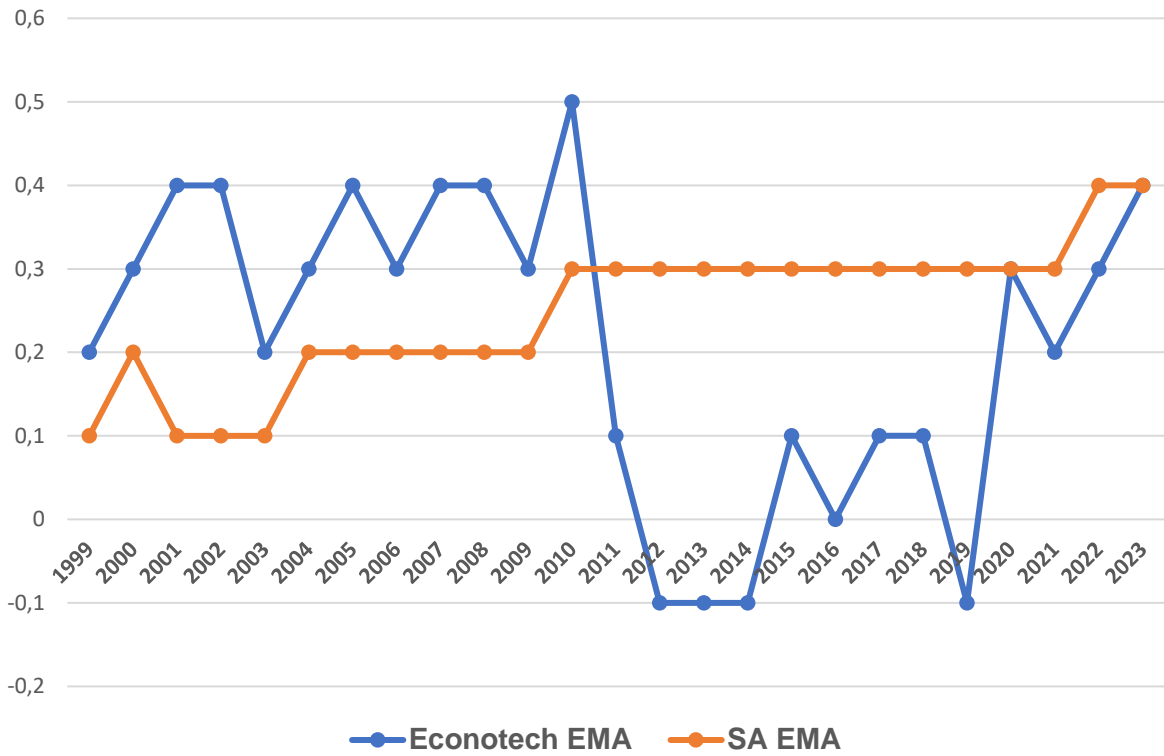

ECONOTECH SIMMENTALER BODY CONDITION: EMA (Eye muscle area): 1999-2023

ECONOTECH SIMMENTALER BODY CONDITION: FAT: 1999-2023

ECONOTECH SIMMENTALER BODY CONDITION: RUMP FAT: 1999-2023

ECONOTECH SIMMENTALER BODY CONDITION: IMF (Intra muscular fat): 1999-2023